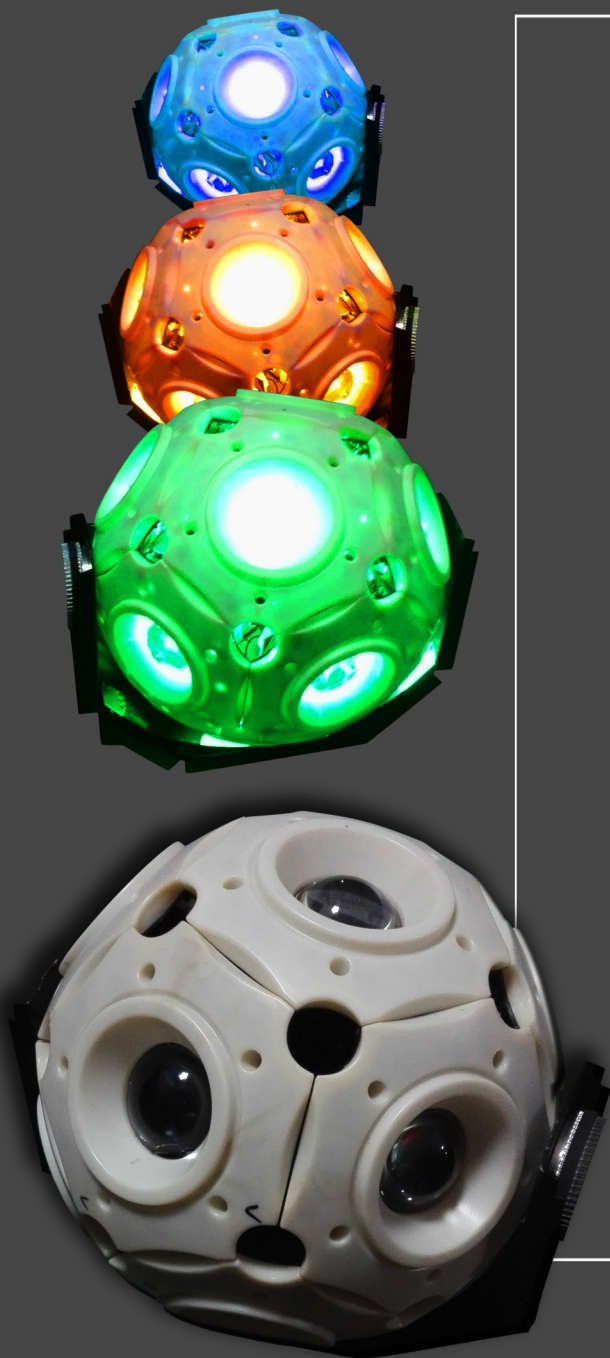

MAGIC BALL

Software Facilities:

- Local DMX addressing of the Luminaire and its optional Parameters through its built-in LCD Panel Control
- Remote DMX addressing of the Luminaire and its optional Parameters through a standard RDM DMX Controller
- Built-in Pattern Effects with Speed and fade Controls for scenic Applications
- Information Menu including Hour Counter, Temperature, Software Version

Cooling System:

- Advanced Cooling System
- Self adjusting variable Speed Fans for quiet Operation (Auto Mode)
- Selectable auto, Stage & Studio ventilation Modes
- Safety Protection against Temperatures Excesses

Housing:

- Moving-head Skeleton made of Aluminium and steel metal Plates
- Heatsinks in Aluminium, satin Finish
- Moulded Covers in self-extinguishing fire Retardant ABS PC (V0 class)
- two sides Handles for Transportation
- four strong wide Feet for better Stability
- IP20 Protection Rating
- Exterior Finish: black (Carbon)

Operating Parameters:

- Operating Positions: all (Device on floor or fixed to a Support)
- Maximum permitted Ambient Temperature (Ta max): 45°C (113°F)
- Minimum permitted Ambient Temperature (Ta min): -10°C (14°F)
- Minimum usage Distance: 0.2 m (8 Inches)

Size & Weight:

- Product: 43 x 59 x 36 cm
- Products Weight: 25.1 kg

DESINGROUP®

Gewerbegebiet Gaulis Nr.16 • 04564 Böhlen • Germany
Tel. 0049 34206-54218

• designgroup@t-online.de • • www.discolight24.eu •